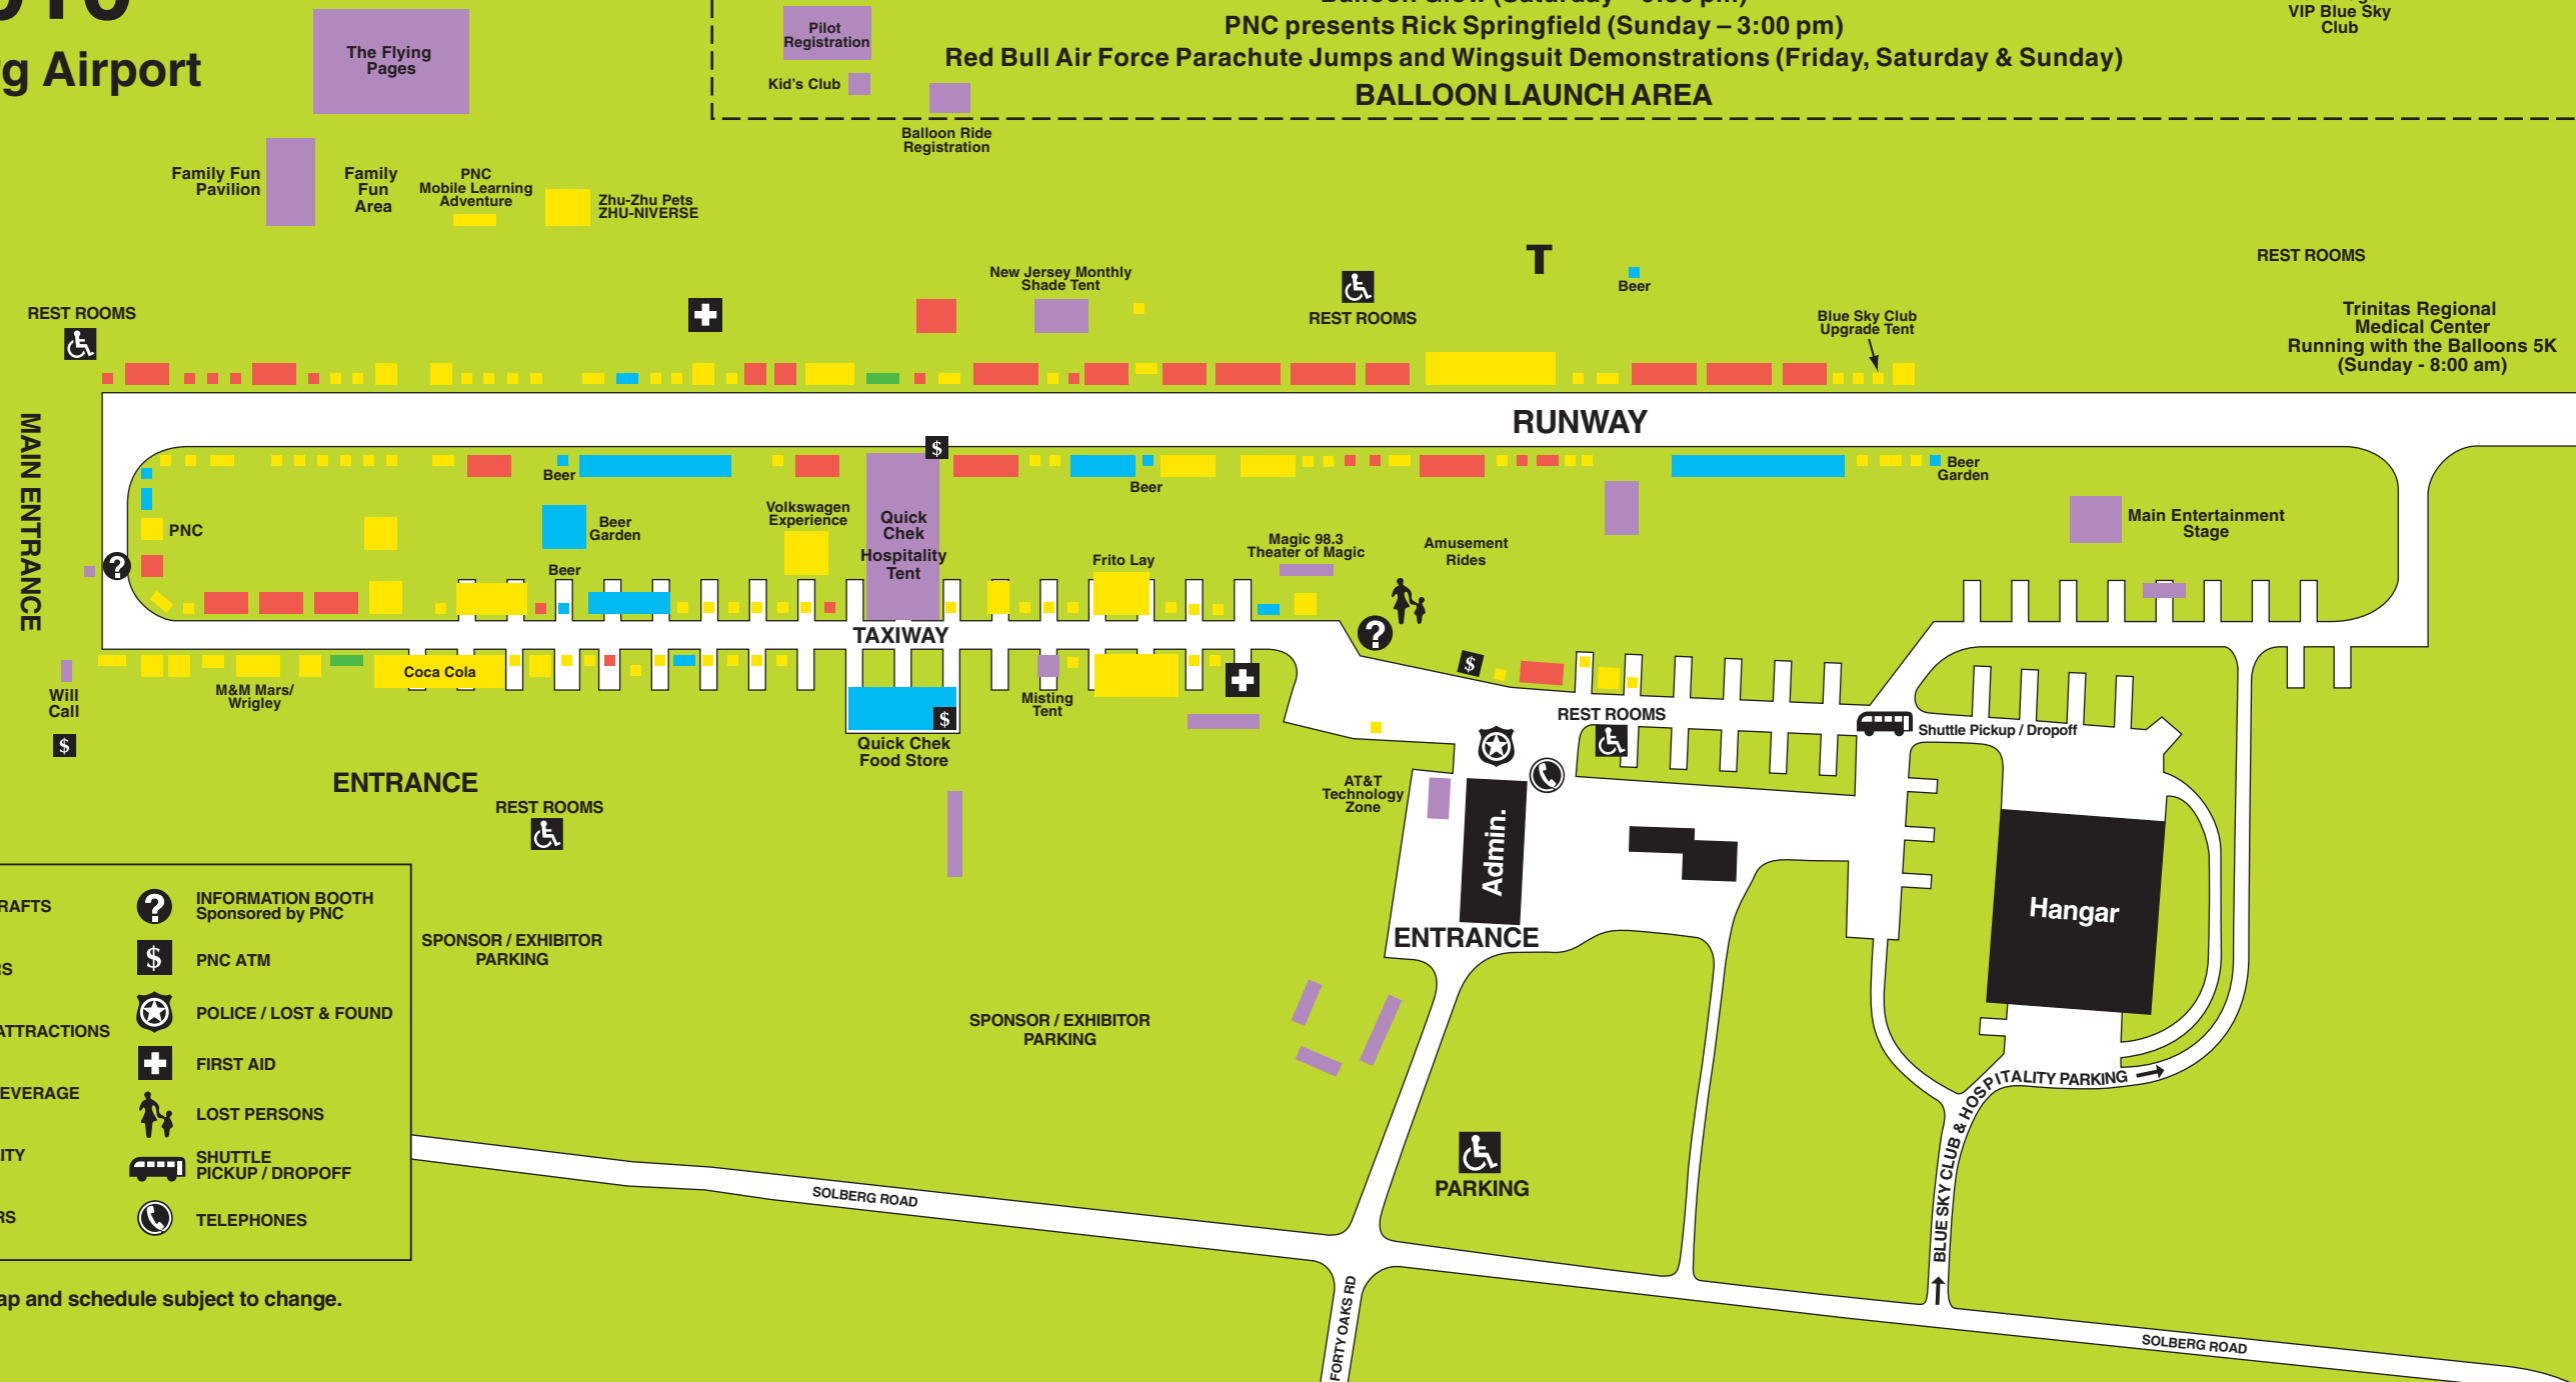

FESTIVAL MAP 2010

Solberg Airport

MAJOR ATTRACTIONS

Magic 98.3 presents Air Supply (Friday – 8:00 pm)

Fireworks Extravaganza (Friday – 9:30 pm)

Emily Osment, in association with Radio Disney (Saturday – 2:00 pm)

AT&T presents George Thorogood & the Destroyers, in association with New Jersey 101.5 FM Radio (Saturday – 8:00 pm)

Balloon Glow (Saturday – 9:30 pm)

PNC presents Rick Springfield (Sunday – 3:00 pm)

Red Bull Air Force Parachute Jumps and Wingsuit Demonstrations (Friday, Saturday & Sunday)

BALLOON LAUNCH AREA

	ARTS & CRAFTS		INFORMATION BOOTH Sponsored by PNC
	SPONSORS		PNC ATM
	SPECIAL ATTRACTIONS		POLICE / LOST & FOUND
	FOOD & BEVERAGE		FIRST AID
	HOSPITALITY		LOST PERSONS
	SOUVENIRS		SHUTTLE PICKUP / DROPOFF
			TELEPHONES

Festival map and schedule subject to change.