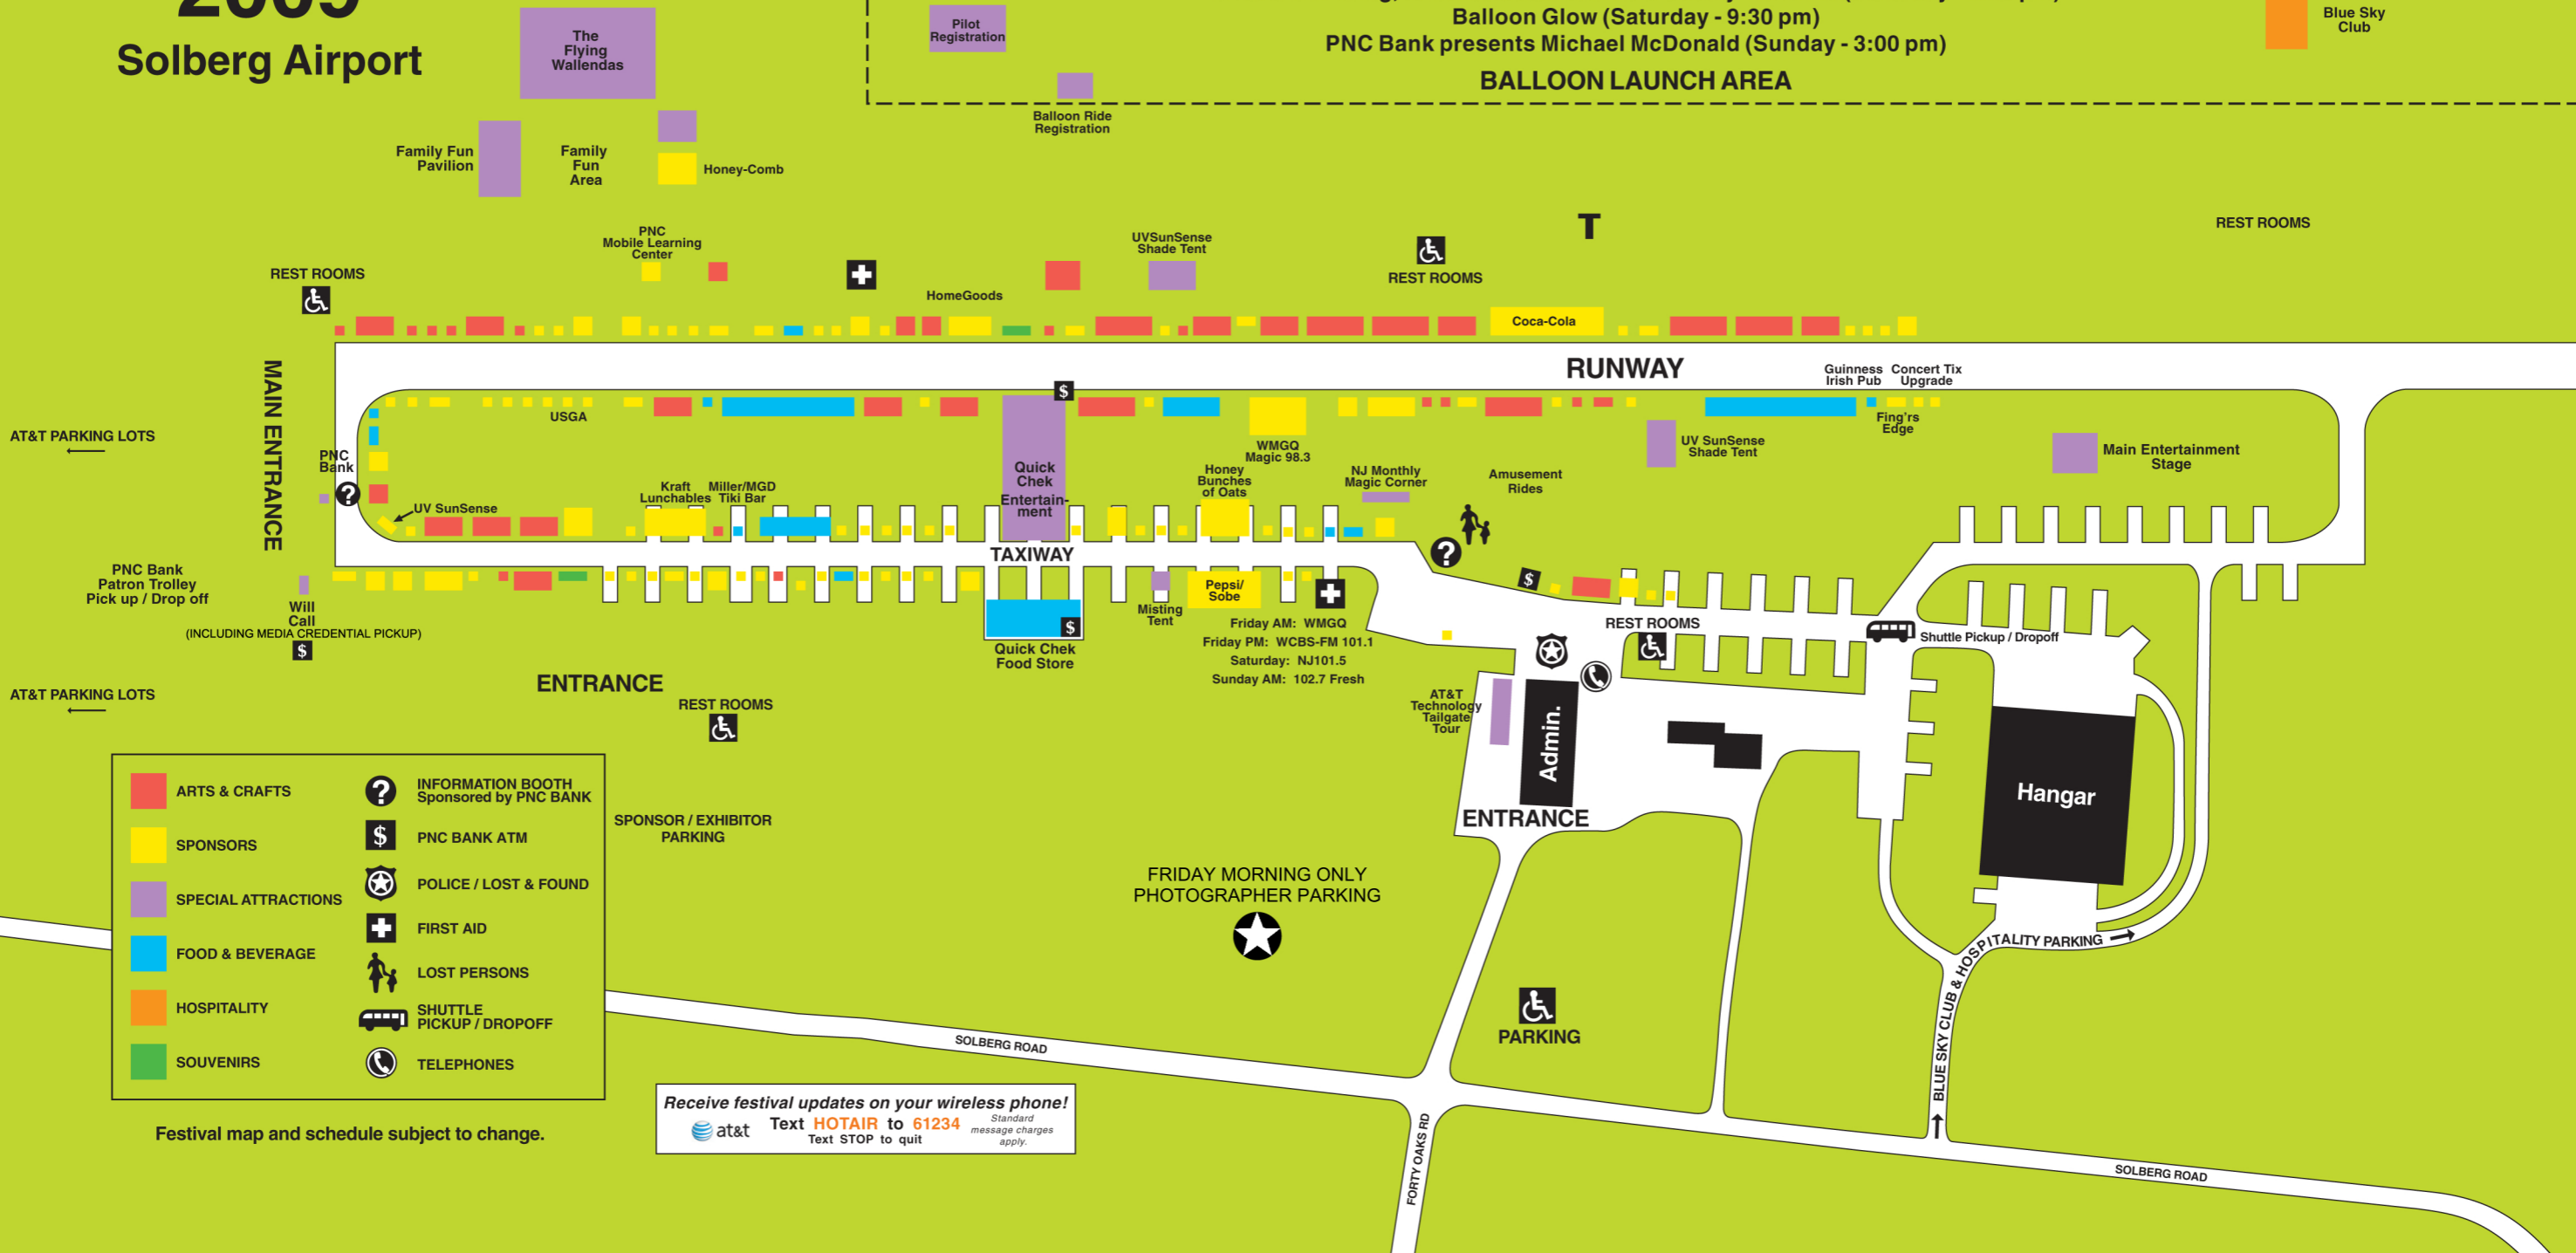

# FESTIVAL MAP 2009

Solberg Airport

## MAJOR ATTRACTIONS

New Jersey Skylands Insurance presents Al Jardine's Endless Summer Band (Friday - 8:00 pm)  
 Fireworks Extravaganza (Friday - 9:30 pm)  
 AT&T Hare 'n Hound Ascension (Saturday 6:45 am)  
 Fing'rs Edge presents One Call (Saturday - 2:15 pm) and Meaghan Martin (Saturday - 3:00 pm)  
 Kool & The Gang, in association with New Jersey 101.5 FM (Saturday - 8:00 pm)  
 Balloon Glow (Saturday - 9:30 pm)  
 PNC Bank presents Michael McDonald (Sunday - 3:00 pm)

### BALLOON LAUNCH AREA

	ARTS & CRAFTS		INFORMATION BOOTH Sponsored by PNC BANK
	SPONSORS		PNC BANK ATM
	SPECIAL ATTRACTIONS		POLICE / LOST & FOUND
	FOOD & BEVERAGE		FIRST AID
	HOSPITALITY		LOST PERSONS
	SOUVENIRS		SHUTTLE PICKUP / DROPOFF
			TELEPHONES

Festival map and schedule subject to change.

Receive festival updates on your wireless phone!

at&t Text **HOTAIR** to **61234** Standard message charges apply.

Text **STOP** to quit