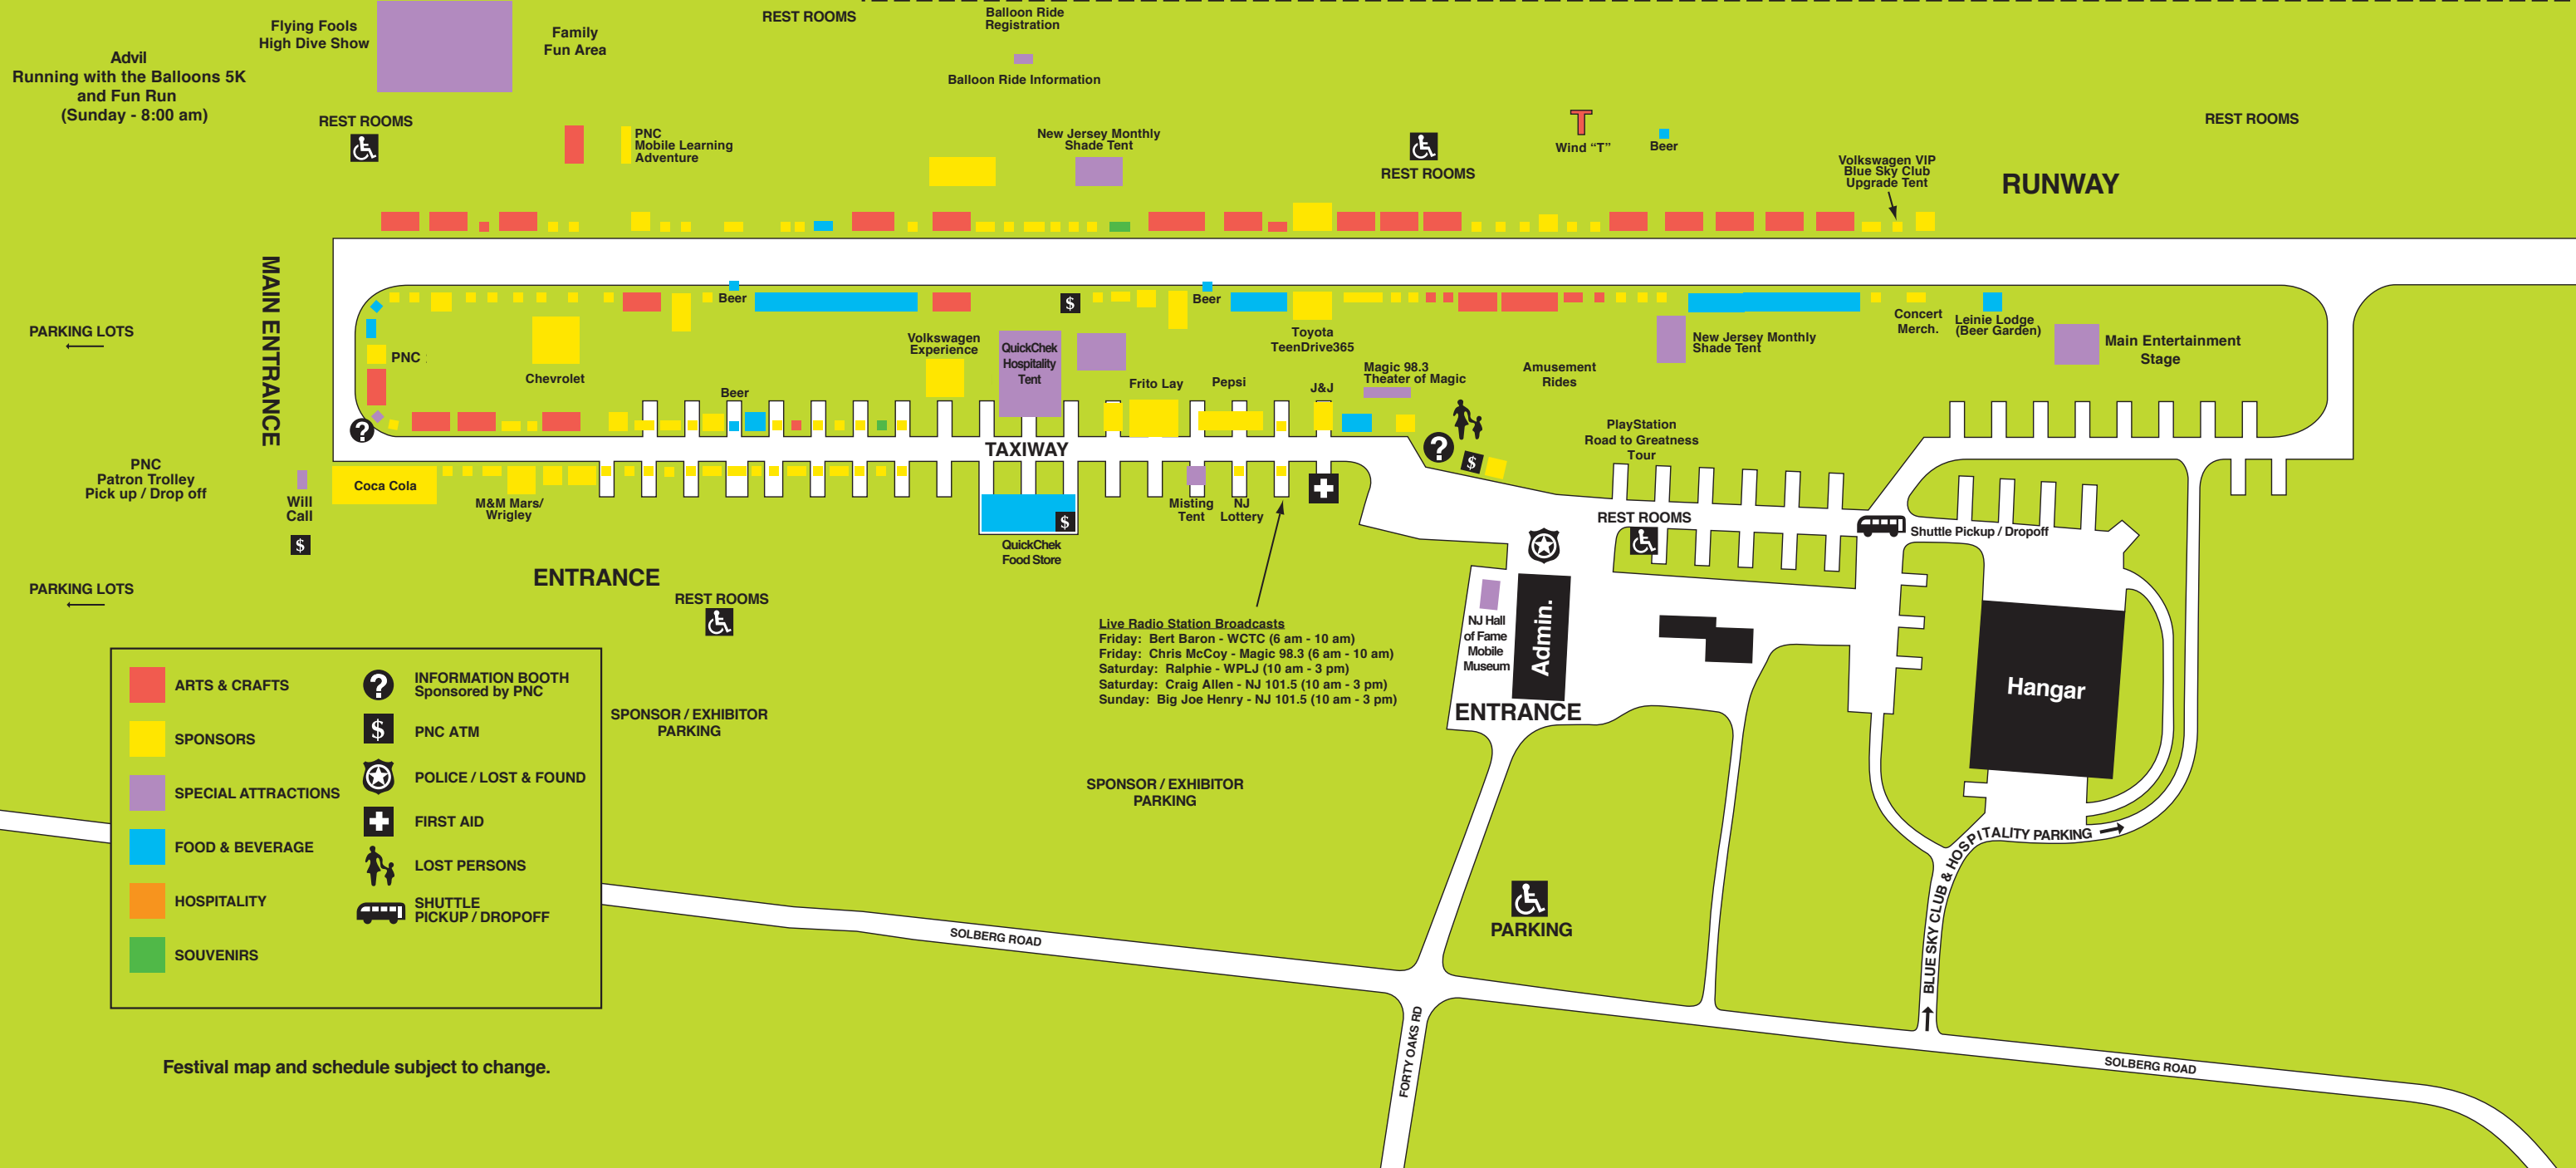

FESTIVAL MAP 2014

Solberg Airport
July 25 - 27

Family Fun Pavilion
Radio Disney LIVE!
(Saturday 11 am - 2 pm)

Flying Fools High Dive Show
Family Fun Area

Advil
Running with the Balloons 5K and Fun Run
(Sunday - 8:00 am)

REST ROOMS

PNC Mobile Learning Adventure

MAJOR ATTRACTIONS

CONCERT: PNC Bank salutes America in association with MAGIC 98.3 (Friday - 8:00 pm)
Fireworks Extravaganza (Friday - 9:30 pm)
CONCERT: Hot Chelle Rae (Saturday - 1:00 pm)
CONCERT: 3 Doors Down presented by 95.5 PLJ (Saturday - 8:00 pm)
Balloon Glow (Saturday - 9:00 pm)
CONCERT: New Jersey Lottery presents Joan Jett & the Blackhearts in association with New Jersey 101.5 (Sunday - 3:00 pm)
Red Bull Mountain Bike Big Air Demo (Friday, Saturday and Sunday - 6:15 pm)

Corporate Hospitality Village

Volkswagen VIP Blue Sky Club

■ ARTS & CRAFTS	? INFORMATION BOOTH Sponsored by PNC
■ SPONSORS	$ PNC ATM
■ SPECIAL ATTRACTIONS	👮 POLICE / LOST & FOUND
■ FOOD & BEVERAGE	+ FIRST AID
■ HOSPITALITY	👤 LOST PERSONS
■ SOUVENIRS	🚌 SHUTTLE PICKUP / DROPOFF

Festival map and schedule subject to change.