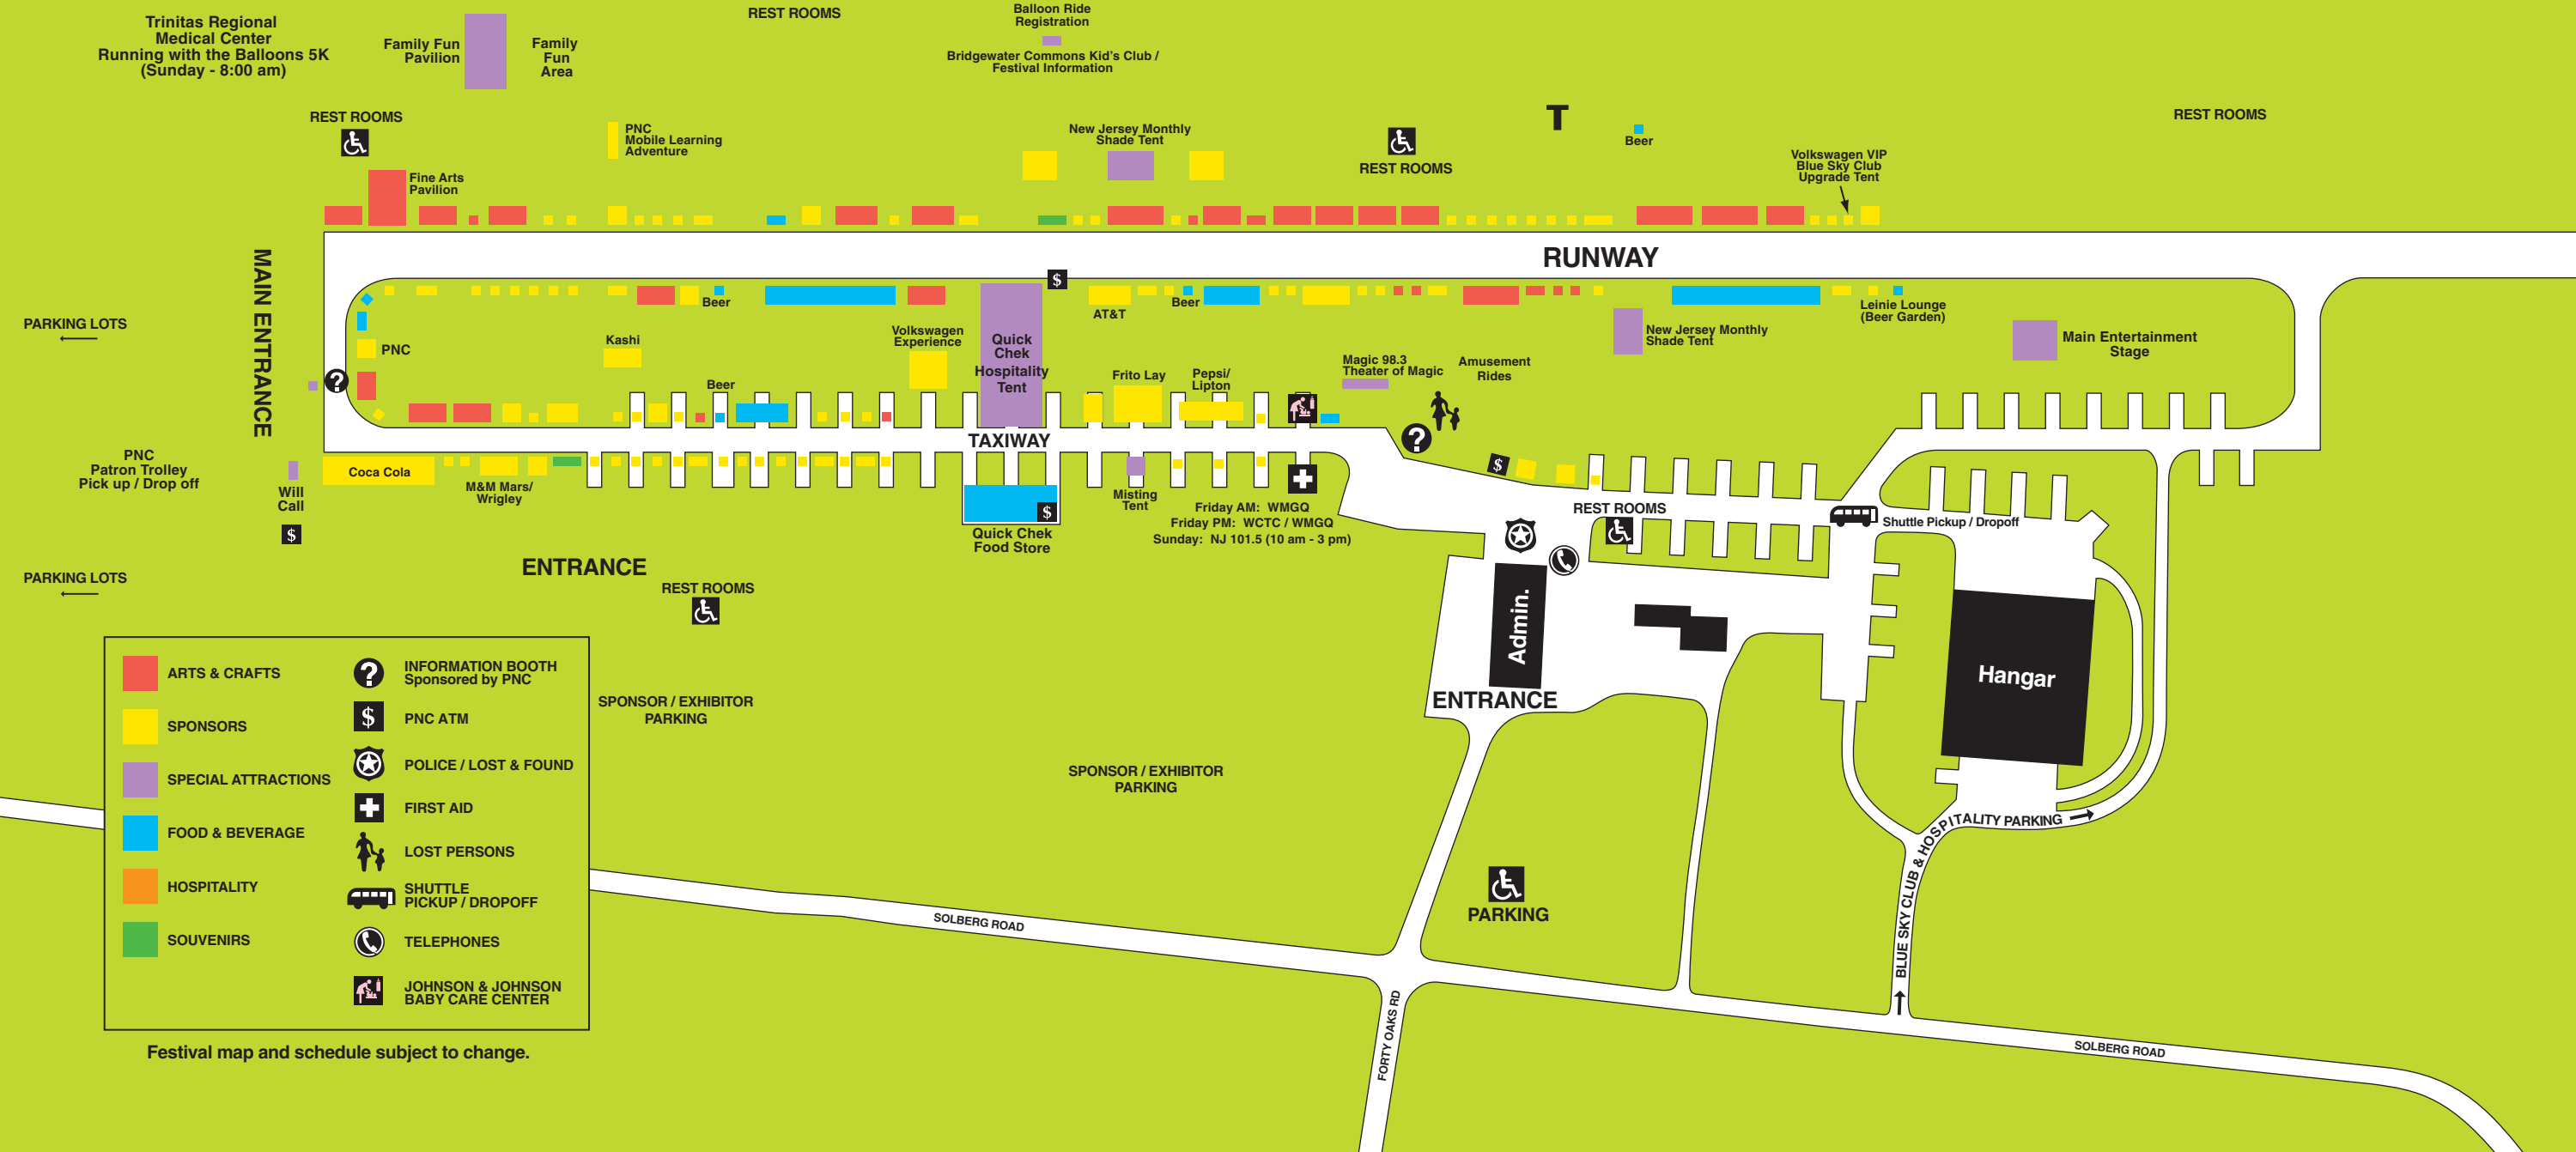

## MAJOR ATTRACTIONS

MAGIC 98.3 presents ABBA: The Concert (Friday – 8:00 pm)

Fireworks Extravaganza (Friday – 9:30 pm)

Mitchel Musso, in association with Radio Disney (Saturday – 1:00 pm)

AT&T presents Barenaked Ladies, in association with 95.5 WPLJ (Saturday – 8:00 pm)

Balloon Glow (Saturday – 9:30 pm)

PNC presents Meat Loaf in association with New Jersey 101.5 FM (Sunday – 4:00 pm)

Red Bull Air Force Parachute Jumps and Wingsuit Demonstrations (Friday, Saturday and Sunday)

## BALLOON LAUNCH AREA

- ARTS & CRAFTS
  - SPONSORS
  - SPECIAL ATTRACTIONS
  - FOOD & BEVERAGE
  - HOSPITALITY
  - SOUVENIRS
  - The Cannon Lady
  - Family Fun Pavilion
  - Family Fun Area
  - Pilot Registration
  - Balloon Ride Registration
  - Bridgewater Commons Kid's Club / Festival Information
  - New Jersey Monthly Shade Tent
  - Volkswagen Experience
  - Quick Chek Hospitality Tent
  - Misting Tent
  - Friday AM: WMGQ
  - Friday PM: WCTC / WMGQ
  - Sunday: NJ 101.5 (10 am - 3 pm)
  - Volkswagen VIP Blue Sky Club Upgrade Tent
  - Main Entertainment Stage
  - Leinie Lounge (Beer Garden)
  - Admin.
  - Hangar
  - PNC
  - Fine Arts Pavilion
  - PNC Mobile Learning Adventure
  - Coca Cola
  - M&M Mars/Wrigley
  - Will Call
  - Quick Chek Food Store
- ? INFORMATION BOOTH Sponsored by PNC
  - \$ PNC ATM
  - ★ POLICE / LOST & FOUND
  - + FIRST AID
  - 👤 LOST PERSONS
  - 🚌 SHUTTLE PICKUP / DROPOFF
  - ☎ TELEPHONES
  - 👶 JOHNSON & JOHNSON BABY CARE CENTER

Festival map and schedule subject to change.