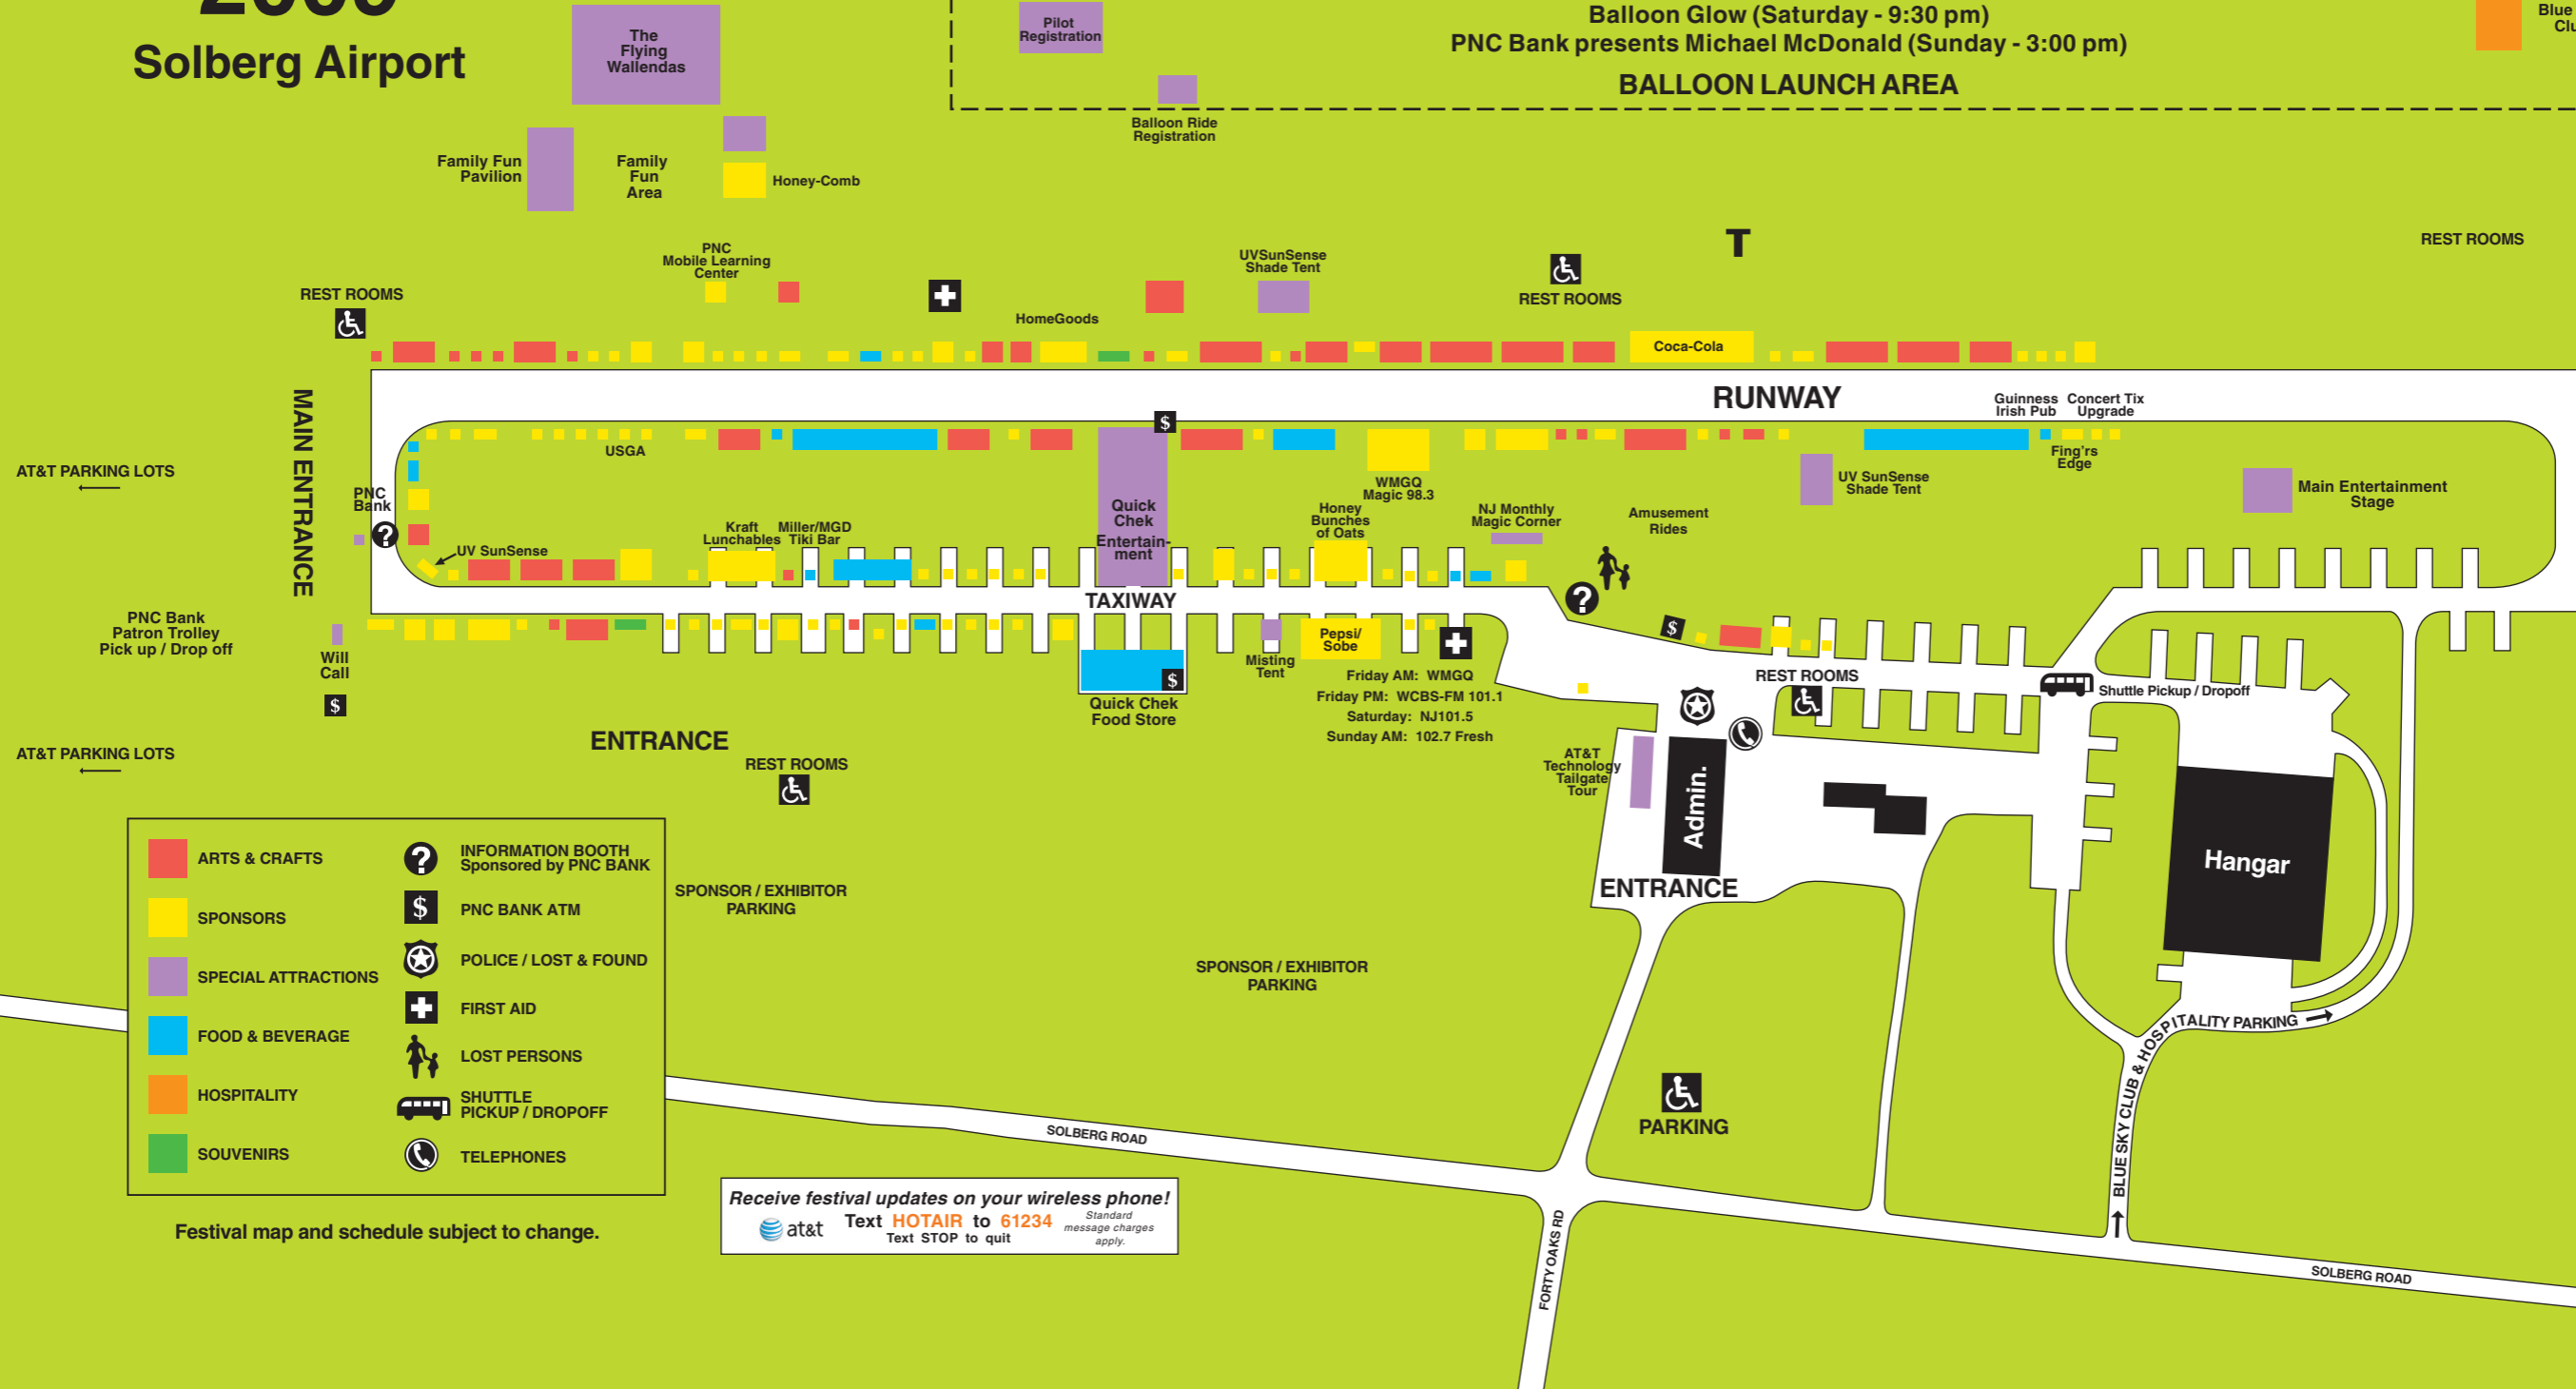

FESTIVAL MAP 2009

Solberg Airport

MAJOR ATTRACTIONS

New Jersey Skylands Insurance presents Al Jardine's Endless Summer Band (Friday - 8:00 pm)
 Fireworks Extravaganza (Friday - 9:30 pm)
 AT&T Hare 'n Hound Ascension (Saturday 6:45 am)
 Fing'rs Edge presents One Call (Saturday - 2:15 pm) and Meaghan Martin (Saturday - 3:00 pm)
 Kool & The Gang, in association with New Jersey 101.5 FM (Saturday - 8:00 pm)
 Balloon Glow (Saturday - 9:30 pm)
 PNC Bank presents Michael McDonald (Sunday - 3:00 pm)

BALLOON LAUNCH AREA

| | | | |
|--|---------------------|--|--|
| | ARTS & CRAFTS | | INFORMATION BOOTH Sponsored by PNC BANK |
| | SPONSORS | | PNC BANK ATM |
| | SPECIAL ATTRACTIONS | | POLICE / LOST & FOUND |
| | FOOD & BEVERAGE | | FIRST AID |
| | HOSPITALITY | | LOST PERSONS |
| | SOUVENIRS | | SHUTTLE PICKUP / DROPOFF |
| | | | TELEPHONES |

Festival map and schedule subject to change.

Receive festival updates on your wireless phone!
 at&t Text **HOTAIR** to 61234
Standard message charges apply.
 Text STOP to quit