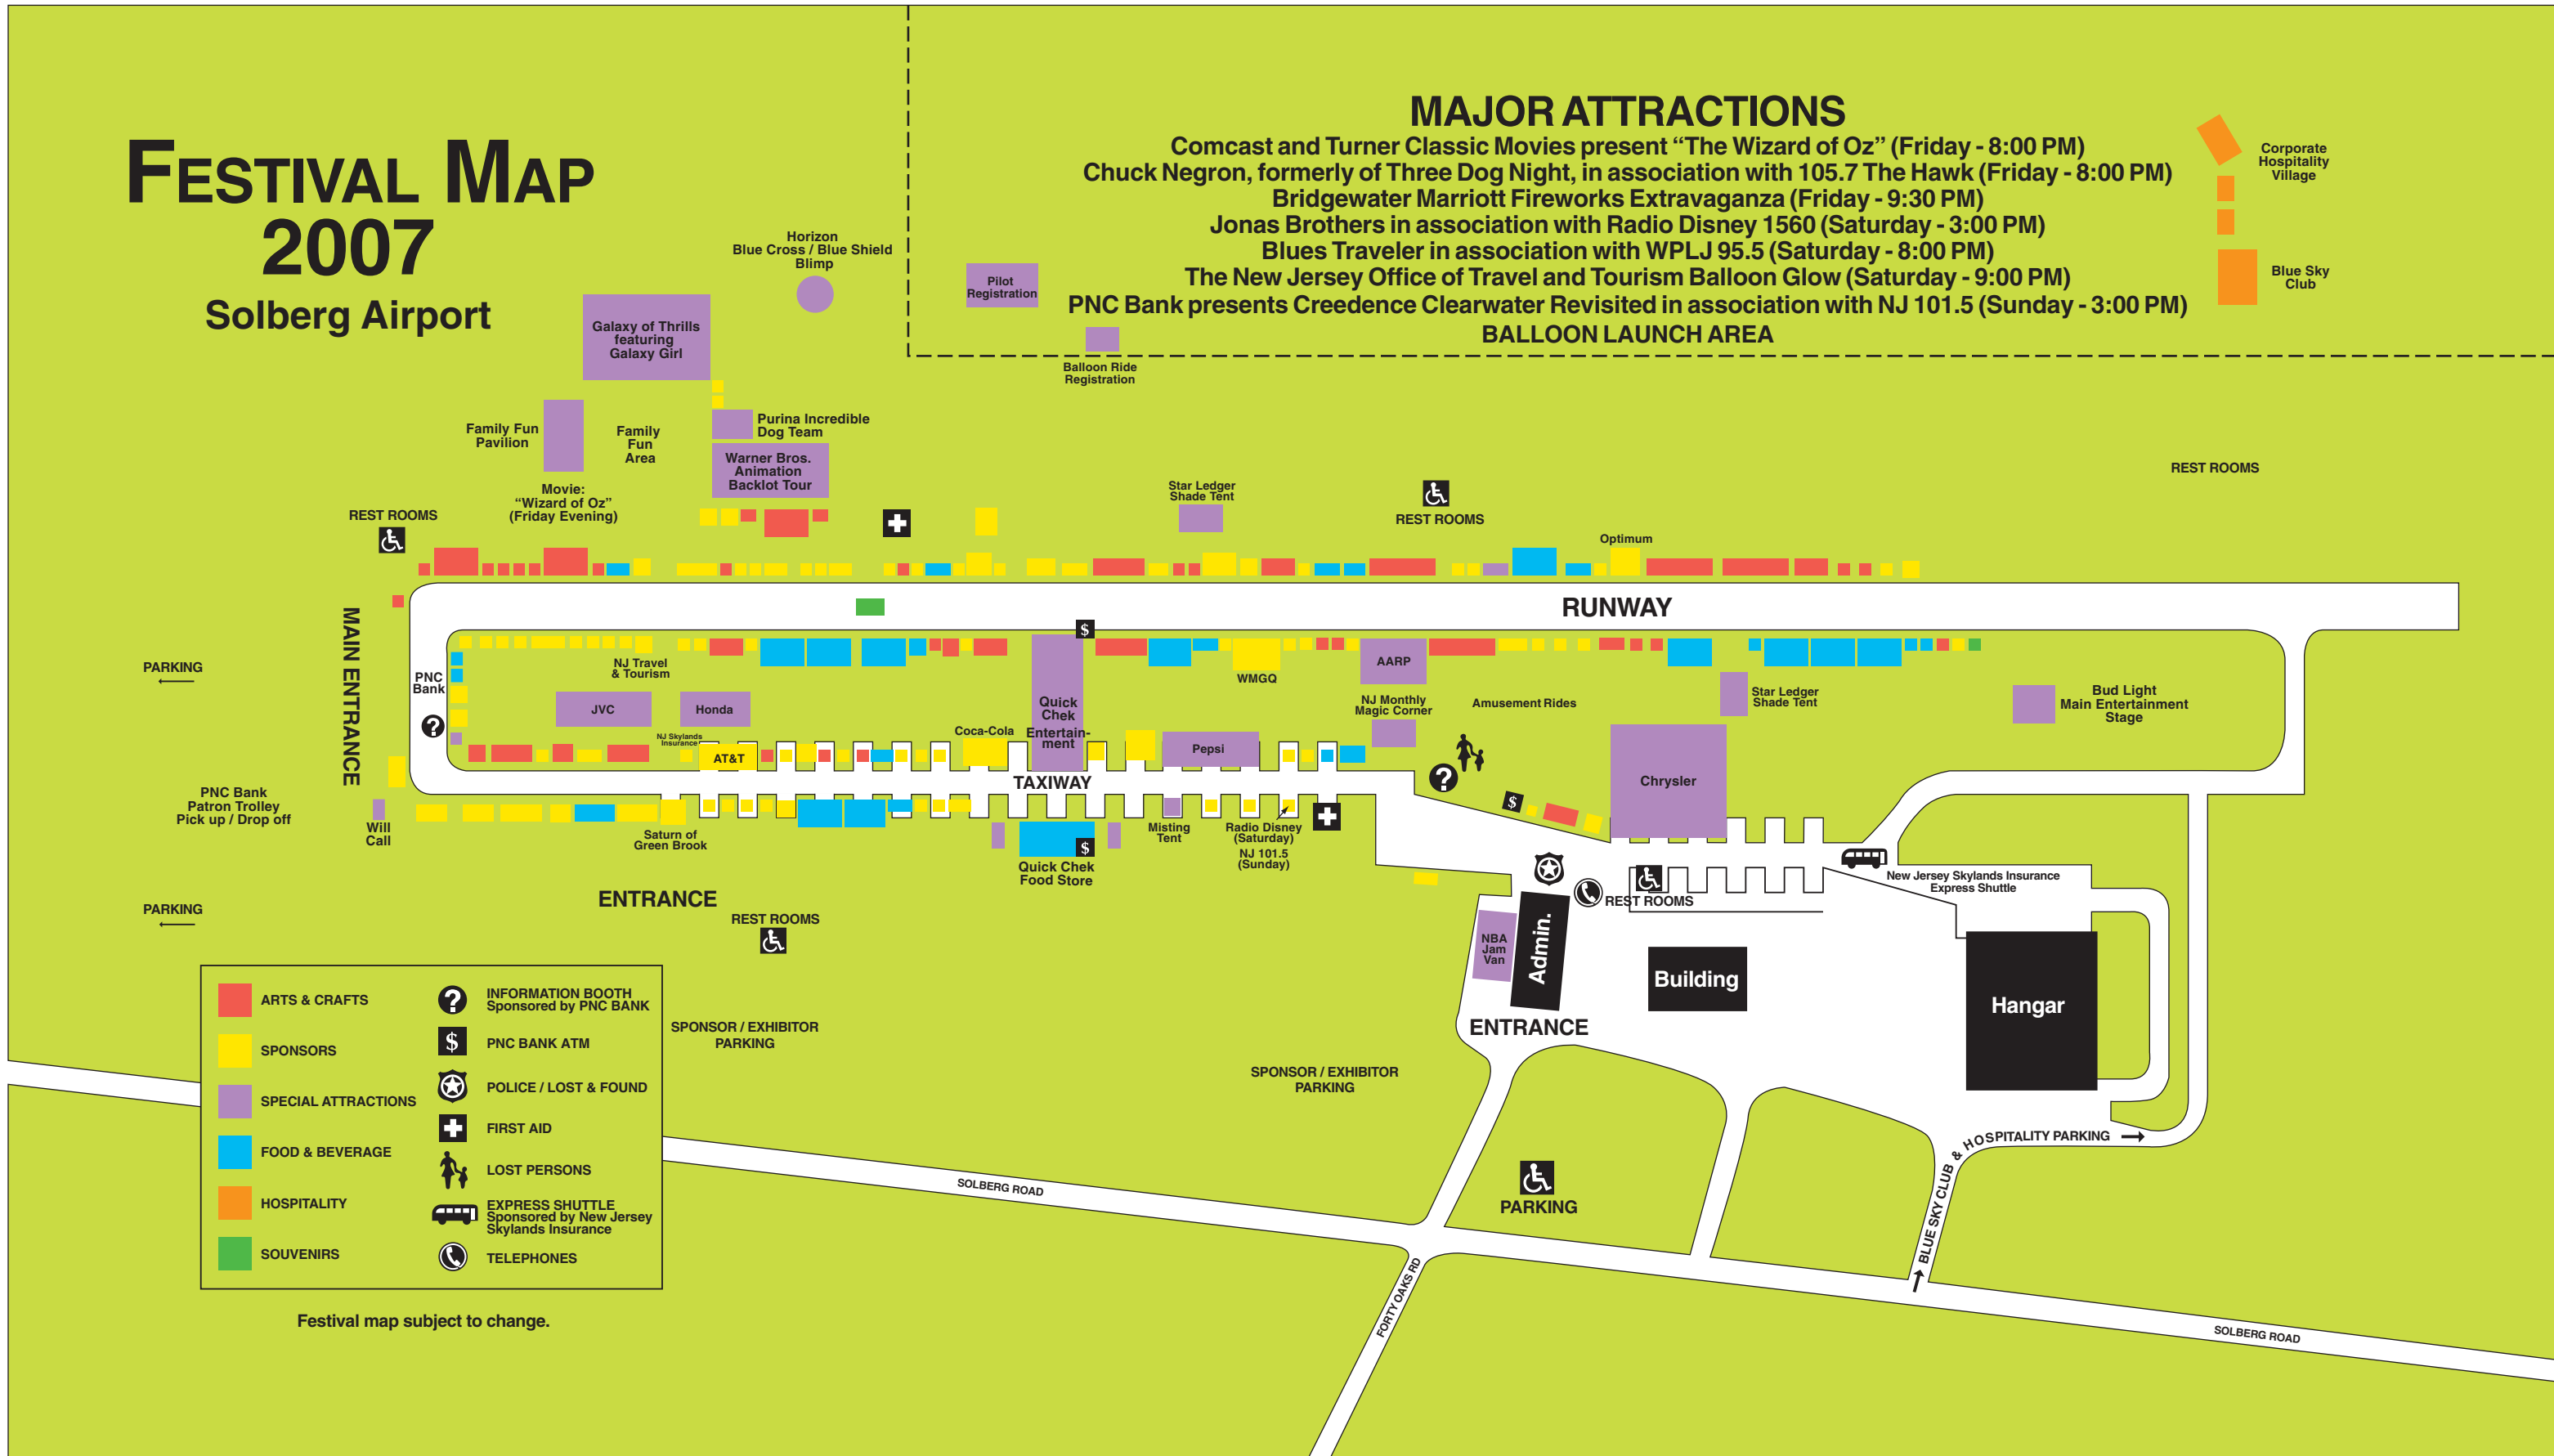

FESTIVAL MAP 2007

Solberg Airport

MAJOR ATTRACTIONS

Comcast and Turner Classic Movies present "The Wizard of Oz" (Friday - 8:00 PM)
Chuck Negron, formerly of Three Dog Night, in association with 105.7 The Hawk (Friday - 8:00 PM)
Bridgewater Marriott Fireworks Extravaganza (Friday - 9:30 PM)
Jonas Brothers in association with Radio Disney 1560 (Saturday - 3:00 PM)
Blues Traveler in association with WPLJ 95.5 (Saturday - 8:00 PM)
The New Jersey Office of Travel and Tourism Balloon Glow (Saturday - 9:00 PM)
PNC Bank presents Creedence Clearwater Revisited in association with NJ 101.5 (Sunday - 3:00 PM)

BALLOON LAUNCH AREA

	ARTS & CRAFTS		INFORMATION BOOTH Sponsored by PNC BANK
	SPONSORS		PNC BANK ATM
	SPECIAL ATTRACTIONS		POLICE / LOST & FOUND
	FOOD & BEVERAGE		FIRST AID
	HOSPITALITY		LOST PERSONS
	SOUVENIRS		EXPRESS SHUTTLE Sponsored by New Jersey Skylands Insurance
			TELEPHONES

Festival map subject to change.